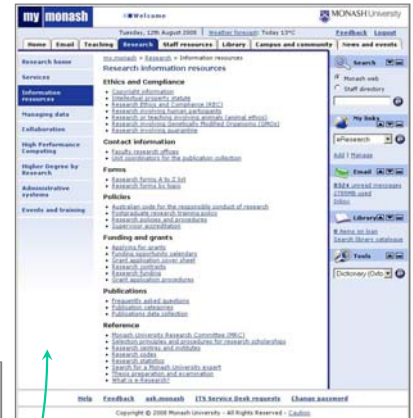

Information for researchers

my.monash.edu/research

my.monash.edu
start here