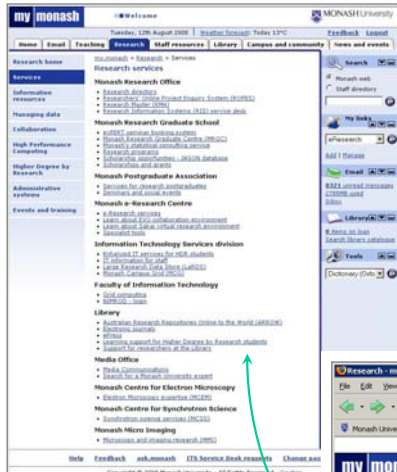

discovery tools my.monash portal → for researchers

Do you seek information about services for researchers at Monash University?

Are you trying to find out what's possible at Monash?

Do you want a shortcut to all the common services you need, all from the one place?

The Monash IT Services Division, in conjunction with the Monash e-Research Centre, and the various research service providers are working to bring together into the my.monash portal all the information, services and tools that researchers need into the new

my.monash portal Research tab

Services for researchers