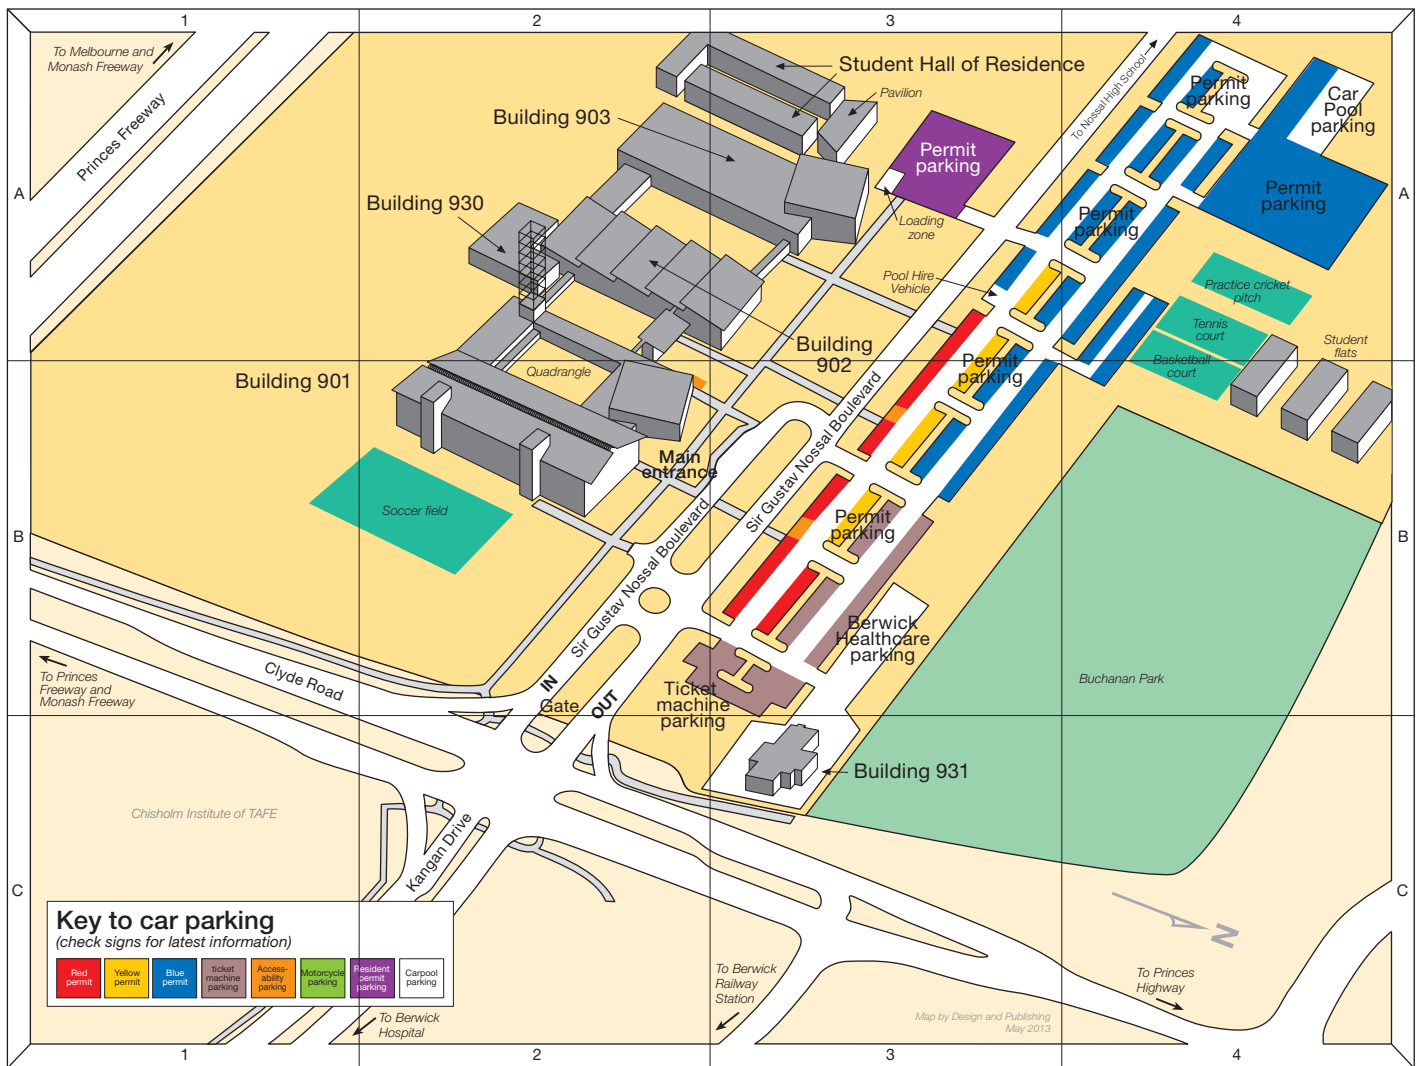

Monash University Berwick campus

Ground floor

- Disability Liaison Office. B2
- Employment and Career Development. B2
- E-solutions Service Desk. B2
- International Student Support. B2
- Lecture theatre G43. B2
- Library. B2
- Main entrance, café. B2
- Student Engagement and Support. B2

First floor

- Faculty of Business and Economics. B2
- Lecture theatres 117, 133. B2
- Quiet Room 145. B2

Second floor

- Campus administration. B2
- Meeting room 235. B2
- Tutorial rooms 231, 234. B2
- Video conferencing 203. B2

Building 902

Ground floor

- Bookshop. A2
- Computer Lab G63. A2
- Faculty of Education office. A2
- Monash Union of Berwick Students. A2
- Student lounge, bar and bistro. A3
- Tutorial room G57. A2
- Tutorial rooms G68-70. A2