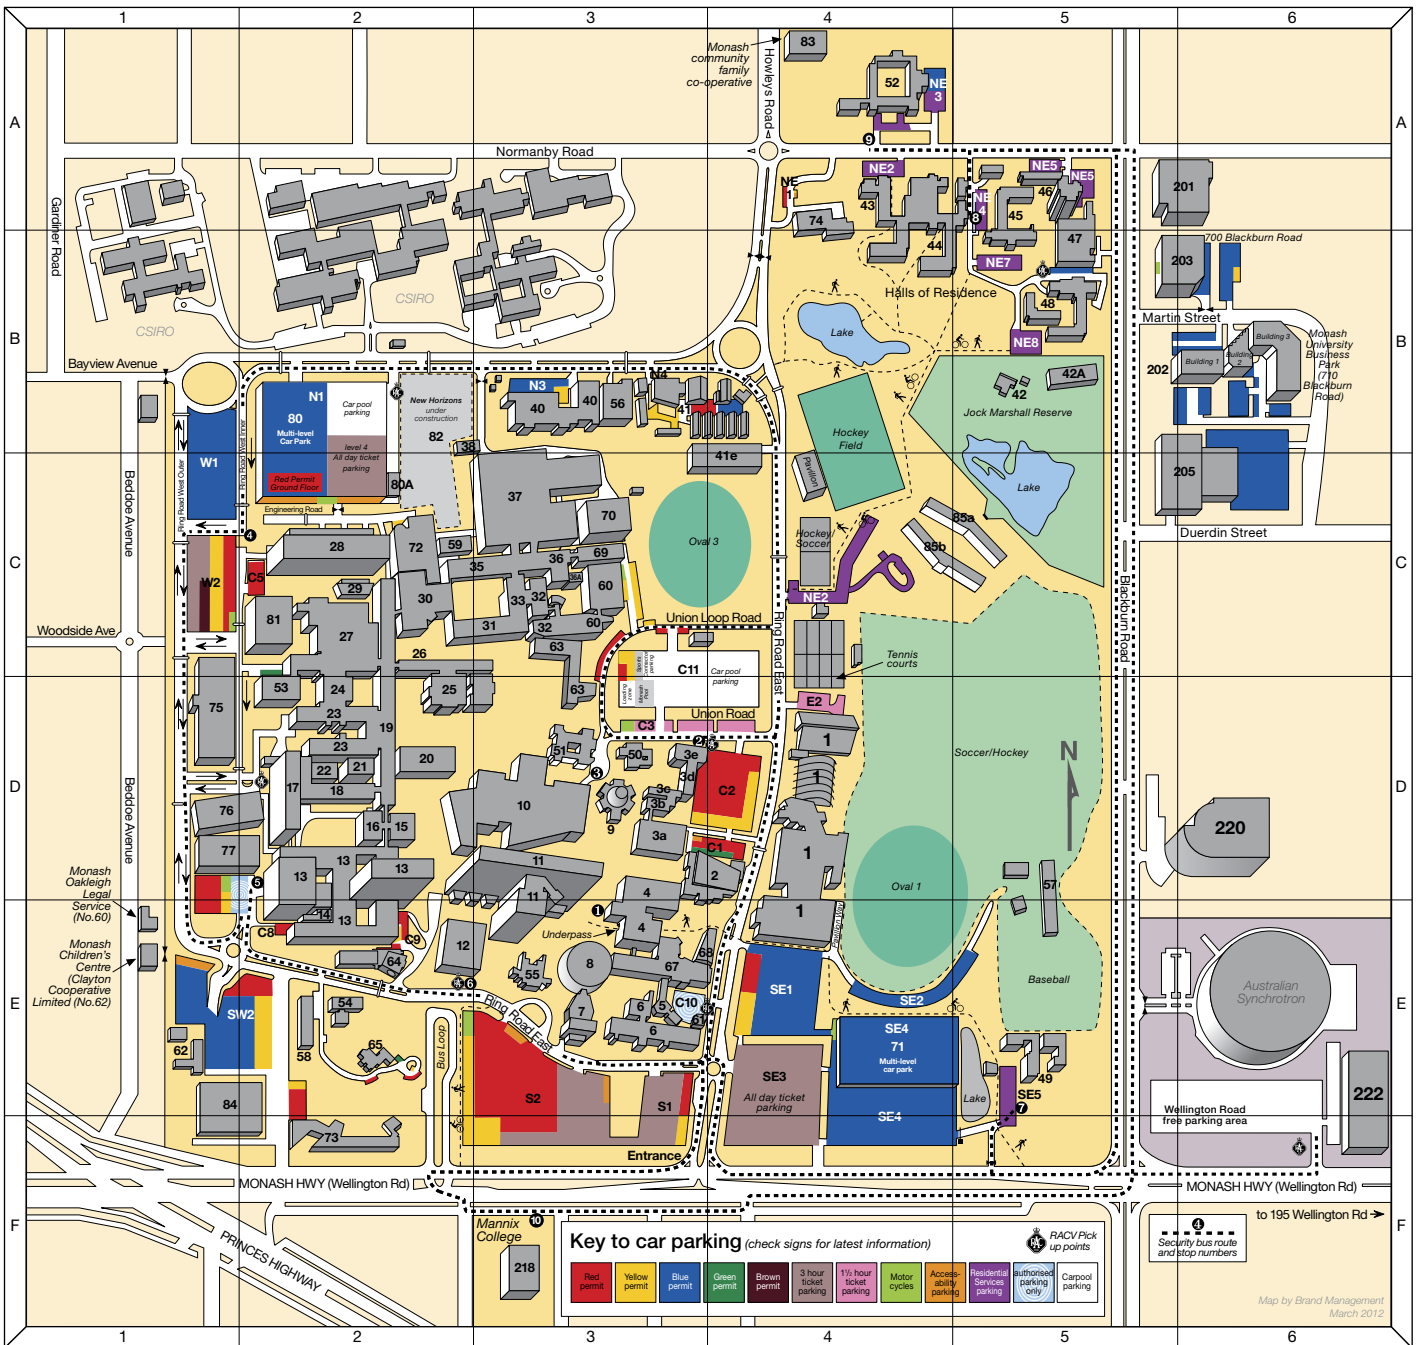

Monash University Clayton campus

Building index

- 1 Monash Sport D4
- 2 Sir Robert Blackwood Concert Hall D4
- 3a Administration Building 3a D3
- 3b Administration Building 3b D3
- 3c Administration Building 3c D3
- 3d Administration Building 3d D3
- 3e Administration Building 3e D3
- 4 Sir Louis Matheson Library E3
- 5 Krongold Centre E3
- 6 Education E3
- 7 Alexander Theatre E3
- 8 Rotunda E3
- 9 Religious Centre D3
- 10 Campus Centre D3
- 11 Humanities D3
- 12 Law including Law Library E2
- 13 Medicine D2
- 14 Teaching Facilities Support Unit E2
- 15 Centre for Medical and Health Sciences Education D2
- 16 Biochemistry Teaching Laboratories D2
- 17 Biology D2

- 18 Senior Zoology D2
- 19 Central Science Block D2
- 20 First Year Chemistry D2
- 21 Zoology Lecture Theatres D2
- 22 First Year Biology D2
- 23 Senior Chemistry D2
- 24 Western Science Lecture Theatres D2
- 25 Eastern Science Lecture Theatres D2
- 26 Physics and Computer Science D3
- 27 Senior Physics C2
- 28 Mathematics and Information Technology Services C2
- 29 Northern Science Lecture Theatres C2
- 30 Hargrave-Andrew Library and Cafeteria and Facilities and Conference Office C2
- 31 Engineering Building 31 C3
- 32 Engineering Lecture Theatres C3
- 33 Engineering Building 33 C3
- 34 Engineering Building 34 C3
- 35 Engineering Building 35 C3
- 36 Engineering Building 36 C3
- 36a Engineering Building 36A C3